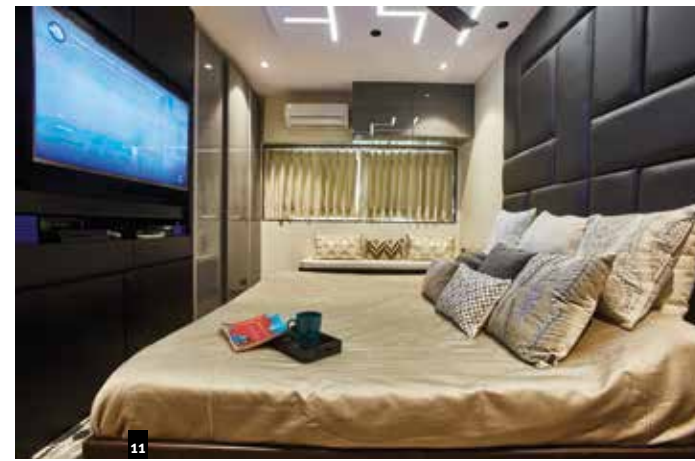

COURTESY: IOTA BOUTIQUE FURNITURE